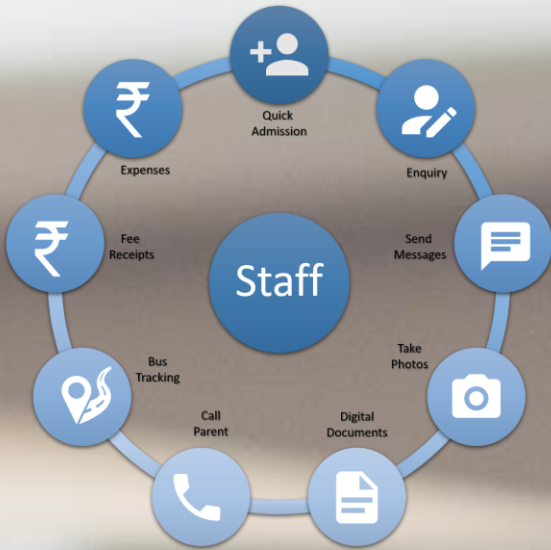

1. ### Staff App
2. Quick Admission
   - Capturing Student Photo
   - Student Enquiry
   - Fee Receipts
   - Call Parent
   - Call Dues